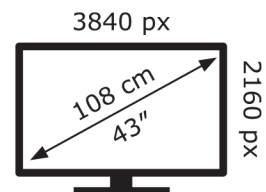

54 kWh/1000h

ABCDEF**G**
HDR
85 kWh/1000h