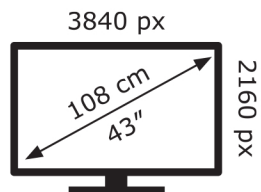

LG Electronics

43QNE756RA

54 kWh/1000h

ABCDEF**G**
HDR
85 kWh/1000h

2019/2013

LG Electronics

43QNE756RA

54 kWh/1000h